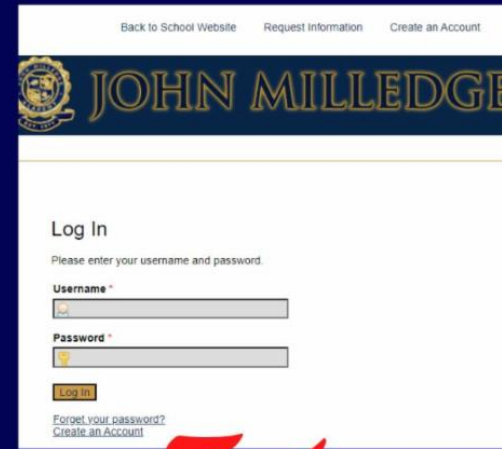

2 Click on the "Create an Account" link
(Do not enter a username/password)